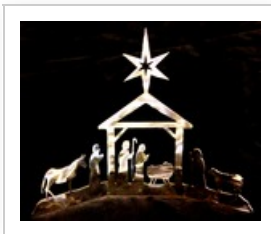

Artist: Bob Doster
Title: "creche"
Year: 2017
Medium: Sculpture Steel
Size: 12 X 10 X 5 inches (width x height x depth)
Price: US$ 131
ID: 606737
Artwork: <http://www.absolutearts.com/cgi-bin/portfolio/art/your-art.cgi?login=backstreet&title=creche-1484568856t.jpg>

Artist Portfolio: <http://www.absolutearts.com/portfolios/b/backstreet>