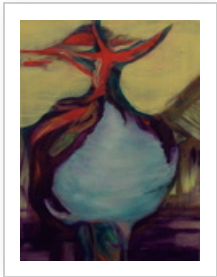

Artist: Lynne Sonenberg
Title: "Positive Spin"
Year: 2012
Medium: Painting Acrylic
Size: 12 X 16 X 1.5 inches (width x height x depth)
Price: US$ 0
ID: 453089
Artwork: <http://www.absolutearts.com/cgi-bin/portfolio/art/your-art.cgi?login=buddha&title=Positive_Spin-1358403964t.jpg>

Artist Portfolio: <http://www.absolutearts.com/portfolios/b/buddha>