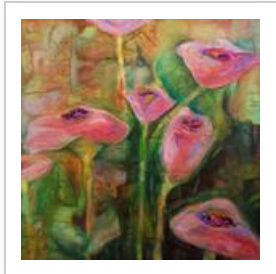

Artist: Lynne Sonenberg
Title: "Grounded in Space"
Year: 2004
Medium: Painting Acrylic
Size: 48 X 48 X 2 inches (width x height x depth)
Price: US$ 0
ID: 134838
Artwork: <http://www.absolutearts.com/cgi-bin/portfolio/art/your-art.cgi?login=buddha&title=Grounded_in_Space-1087926655t.jpg>

Artist Portfolio: <http://www.absolutearts.com/portfolios/b/buddha>