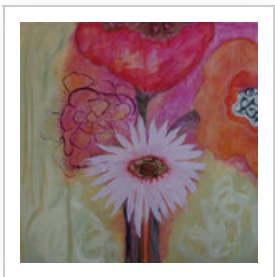

Artist: Lynne Sonenberg
Title: "Bliss Blossoms"
Year: 2007
Medium: Painting Acrylic
Size: 48 X 48 X 2 inches (width x height x depth)
Price: US$ 0
ID: 262786
Artwork: <http://www.absolutearts.com/cgi-bin/portfolio/art/your-art.cgi?login=buddha&title=Bliss_Blossoms-1186528237t.jpg>

Artist Portfolio: <http://www.absolutearts.com/portfolios/b/buddha>