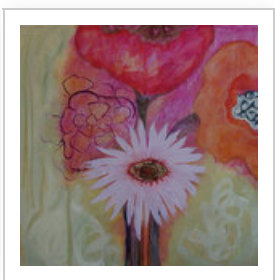

Artist: Lynne Sonenberg
Title: "Bliss Blossoms"
Year: 2007
Medium: Painting Acrylic
Size: 48 X 48 X 2 inches (width x height x depth)
Price: US$ 0
ID: 262786
Artwork: <http://www.absolutearts.com/cgi-bin/portfolio/art/your-art.cgi?login=buddha&title=Bliss_Blossoms-1186528237t.jpg>

Artist Portfolio: <http://www.absolutearts.com/portfolios/b/buddha>