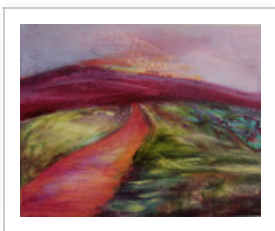

Artist: Lynne Sonenberg
Title: "Way to Go"
Year: 2008
Medium: Painting Acrylic
Size: 20 X 16 X 2 inches (width x height x depth)
Price: US$ 0
ID: 317398
Artwork: <http://www.absolutearts.com/cgi-bin/portfolio/art/your-art.cgi?login=buddha&title=Way_to_Go-1221091955t.jpg>

Artist Portfolio: <http://www.absolutearts.com/portfolios/b/buddha>

Artist: Lynne Sonenberg
Title: "Energy Blossoms"
Year: 2008
Medium: Painting Acrylic