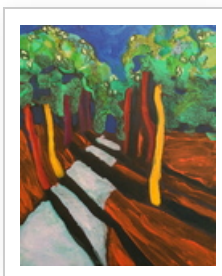

Artist: Lynne Sonenberg
Title: "108th Path"
Year: 2014
Medium: Painting Acrylic
Size: 8 X 10 X 2 inches (width x height x depth)
Price: US$ 315
ID: 476318
Artwork: <http://www.absolutearts.com/cgi-bin/portfolio/art/your-art.cgi?login=buddha&title=108th_Path-1407540447t.jpg>

Artist Portfolio: <http://www.absolutearts.com/portfolios/b/buddha>