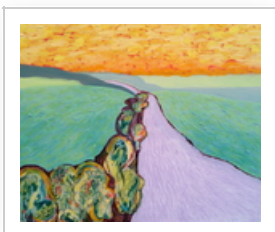

Artist: Lynne Sonenberg
Title: "Good Road"
Year: 2014
Medium: Painting Acrylic
Size: 24 X 18 X 2 inches (width x height x depth)
Price: US$ 630
ID: 472615
Artwork: [http://www.absolutearts.com/cgi-bin/portfolio/art/your-art.cgi?login=buddha&title=Good Road-1398373022t.jpg](http://www.absolutearts.com/cgi-bin/portfolio/art/your-art.cgi?login=buddha&title=Good_Road-1398373022t.jpg)

Artist Portfolio: <http://www.absolutearts.com/portfolios/b/buddha>