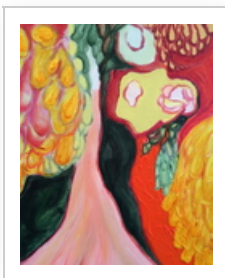

Artist: Lynne Sonenberg
Title: "More Than a Walk in the Park"
Year: 2014
Medium: Painting Acrylic
Size: 16 X 20 X 2 inches (width x height x depth)
Price: US$ 630
ID: 472620
Artwork: [http://www.absolutearts.com/cgi-bin/portfolio/art/your-art.cgi?login=buddha&title=More Than a Walk in the Park-1398381601t.jpg](http://www.absolutearts.com/cgi-bin/portfolio/art/your-art.cgi?login=buddha&title=More_Than_a_Walk_in_the_Park-1398381601t.jpg)

Artist Portfolio: <http://www.absolutearts.com/portfolios/b/buddha>