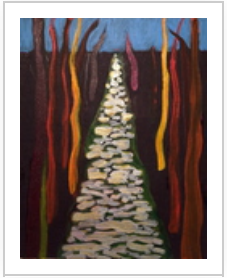

Artist: Lynne Sonenberg
Title: "Winter Walk"
Year: 2015
Medium: Painting Acrylic
Size: 8 X 10 X 2 inches (width x height x depth)
Price: US$ 315
ID: 485258
Artwork: <http://www.absolutearts.com/cgi-bin/portfolio/art/your-art.cgi?login=buddha&title=Winter_Walk-1425451405t.jpg>

Artist Portfolio: <http://www.absolutearts.com/portfolios/b/buddha>