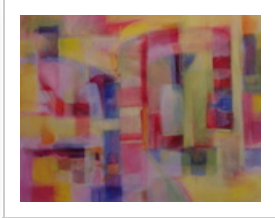

Artist: Lynne Sonenberg
Title: "Matrix"
Year: 2013
Medium: Painting Acrylic
Size: 28 X 22 X 2 inches (width x height x depth)
Price: US$ 0
ID: 463893
Artwork: <http://www.absolutearts.com/cgi-bin/portfolio/art/your-art.cgi?login=buddha&title=Matrix-1463785910t.jpg>

Artist Portfolio: <http://www.absolutearts.com/portfolios/b/buddha>