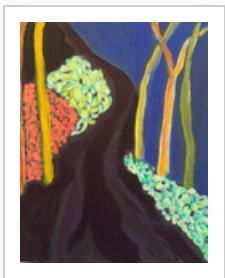

Artist: Lynne Sonenberg
Title: "Going There for Sure"
Year: 2014
Medium: Painting Acrylic
Size: 8 X 10 X 2 inches (width x height x depth)
Price: US$ 0
ID: 472616

Artwork: [http://www.absolutearts.com/cgi-bin/portfolio/art/your-art.cgi?login=buddha&title=Going There for Sure-1408377182t.jpg](http://www.absolutearts.com/cgi-bin/portfolio/art/your-art.cgi?login=buddha&title=Going_There_for_Sure-1408377182t.jpg)

Artist Portfolio: <http://www.absolutearts.com/portfolios/b/buddha>