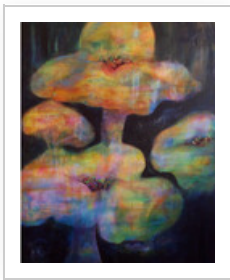

Artist: Lynne Sonenberg

Title: "Beautiful Magic"

Year: 2008

Medium: Painting Acrylic

Size: 60 X 48 X 2 inches (width x height x depth)

Price: US$ 945

ID: 317393

Artwork: <http://www.absolutearts.com/cgi-bin/portfolio/art/your-art.cgi?login=buddha&title=Beautiful_Magic-1221091497t.jpg>

Artist Portfolio: <http://www.absolutearts.com/portfolios/b/buddha>