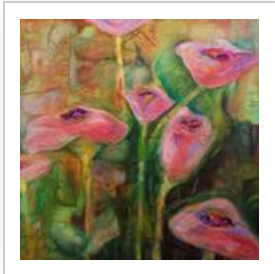

Artist: Lynne Sonenberg
Title: "Grounded in Space"
Year: 2004
Medium: Painting Acrylic
Size: 48 X 48 X 2 inches (width x height x depth)
Price: US$ 0
ID: 134838
Artwork: <http://www.absolutearts.com/cgi-bin/portfolio/art/your-art.cgi?login=buddha&title=Grounded_in_Space-1087926655t.jpg>

Artist Portfolio: <http://www.absolutearts.com/portfolios/b/buddha>