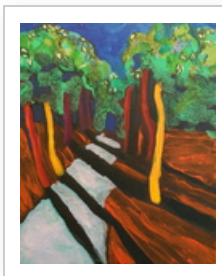

Artist: Lynne Sonenberg
Title: "108th Path"
Year: 2014
Medium: Painting Acrylic
Size: 8 X 10 X 2 inches (width x height x depth)
Price: US$ 315
ID: 476318
Artwork: <http://www.absolutearts.com/cgi-bin/portfolio/art/your-art.cgi?login=buddha&title=108th_Path-1407540447t.jpg>

Artist Portfolio: <http://www.absolutearts.com/portfolios/b/buddha>