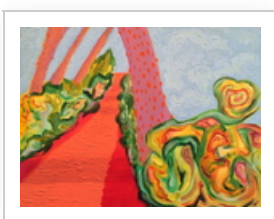

Artist: Lynne Sonenberg
Title: "Get On It"
Year: 2014
Medium: Painting Acrylic
Size: 18 X 24 X 2 inches (width x height x depth)
Price: US$ 735
ID: 472621
Artwork: <http://www.absolutearts.com/cgi-bin/portfolio/art/your-art.cgi?login=buddha&title=Get_On_It-1398381454t.jpg>