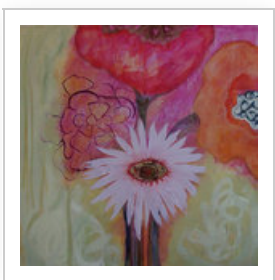

Artist: Lynne Sonenberg

Title: "Bliss Blossoms"

Year: 2007

Medium: Painting Acrylic

Size: 48 X 48 X 2 inches (width x height x depth)

Price: US$ 0

ID: 262786

Artwork: <http://www.absolutearts.com/cgi-bin/portfolio/art/your-art.cgi?login=buddha&title=Bliss_Blossoms-1186528237t.jpg>

Artist Portfolio: <http://www.absolutearts.com/portfolios/b/buddha>