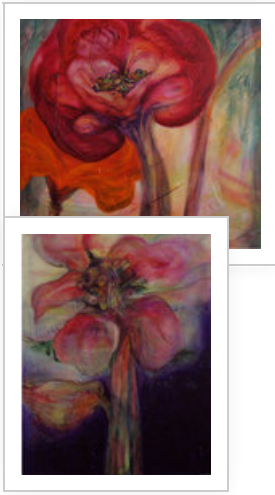

Price: 36 X 36 X 2 inches (width x height x depth)
ID: 297549
Artwork: <http://www.absolutearts.com/cgi-bin/portfolio/art/your-art.cgi?login=buddha&title=Energy_Blossoms-1208827182t.jpg>

Artist Portfolio: <http://www.absolutearts.com/portfolios/b/buddha>

Artist: Lynne Sonenberg
Title: "Twilight Bloom"
Year: 2008
Medium: Painting Acrylic
Size: 24 X 30 X 2 inches (width x height x depth)
Price: US$ 0
ID: 326814
Artwork: <http://www.absolutearts.com/cgi-bin/portfolio/art/your-art.cgi?login=buddha&title=Twilight_Bloom-1226975870t.jpg>

Artist Portfolio: <http://www.absolutearts.com/portfolios/b/buddha>