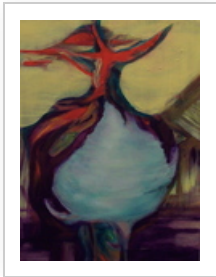

Artist: Lynne Sonenberg
Title: "Positive Spin"
Year: 2012
Medium: Painting Acrylic
Size: 12 X 16 X 1.5 inches (width x height x depth)
Price: US$ 0
ID: 453089
Artwork: <http://www.absolutearts.com/cgi-bin/portfolio/art/your-art.cgi?login=buddha&title=Positive_Spin-1358403964t.jpg>

Artist Portfolio: <http://www.absolutearts.com/portfolios/b/buddha>