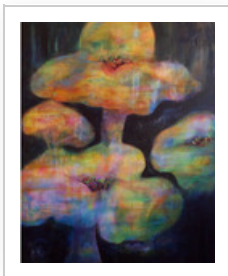

Artist: Lynne Sonenberg
Title: "Beautiful Magic"
Year: 2008
Medium: Painting Acrylic
Size: 60 X 48 X 2 inches (width x height x depth)
Price: US$ 945
ID: 317393
Artwork: <http://www.absolutearts.com/cgi-bin/portfolio/art/your-art.cgi?login=buddha&title=Beautiful_Magic-1221091497t.jpg>

Artist Portfolio: <http://www.absolutearts.com/portfolios/b/buddha>