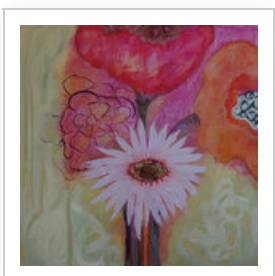

Artist: Lynne Sonenberg
Title: "Bliss Blossoms"
Year: 2007
Medium: Painting Acrylic
Size: 48 X 48 X 2 inches (width x height x depth)
Price: US$ 0
ID: 262786
Artwork: <http://www.absolutearts.com/cgi-bin/portfolio/art/your-art.cgi?login=buddha&title=Bliss_Blossoms-1186528237t.jpg>

Artist Portfolio: <http://www.absolutearts.com/portfolios/b/buddha>