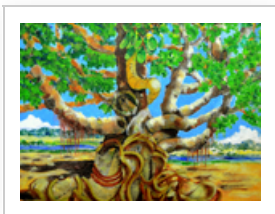

Artist: Joyce Waddell Bailey
Title: "Pitch Apple Tree Series Male of Species"
Year: 2015
Medium: Painting Oil
Size: 15 X 11 X 1 inches (width x height x depth)
Price: US$ 1302
ID: 601666
Artwork: <http://www.absolutearts.com/cgi-bin/portfolio/art/your-art.cgi?login=ibaileystudio&title=Pitch_Apple_Tree_Series_Male_of_Species-1476288400t.jpg>

Artist Portfolio: <http://www.absolutearts.com/portfolios/j/ibaileystudio>

Artist: Joyce Waddell Bailey
Title: "Pitch Apple Tree Preparatory Study 4"
Year: 2014
Medium: Mixed Media
Size: 10 X 8 X 1 inches (width x height x depth)
Price: US$ 210
ID: 601936
Artwork: <http://www.absolutearts.com/cgi-bin/portfolio/art/your-art.cgi?login=ibaileystudio&title=Pitch_Apple_Tree_Preparatory_Study_4-1467210073t.jpg>