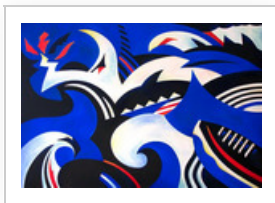

Artist: Dora Keresztes
Title: "Panta rhei I"
Year: 2006
Medium: Painting Acrylic
Size: 100 X 70 X 1 cm (width x height x depth)
Price: US$ 9450
ID: 294053
Artwork: <http://www.absolutearts.com/cgi-bin/portfolio/art/your-art.cgi?login=keresztes&title=Panta_rhei_I-1206736041t.jpg>

Artist Portfolio: <http://www.absolutearts.com/portfolios/k/keresztes>