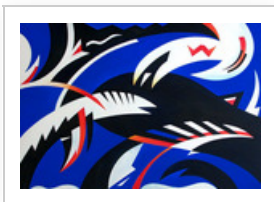

Artist: Dora Keresztes
Title: "Panta rhei II"
Year: 2006
Medium: Painting Acrylic
Size: 100 X 70 X 1 cm (width x height x depth)
Price: US$ 9450
ID: 294056
Artwork: <http://www.absolutearts.com/cgi-bin/portfolio/art/your-art.cgi?login=keresztes&title=Panta_rhei_II-1206736393t.jpg>