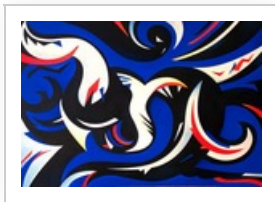

Artist: Dora Keresztes
Title: "Panta rhei IV"
Year: 2006
Medium: Painting Acrylic
Size: 100 X 70 X 1 cm (width x height x depth)
Price: US$ 9975
ID: 294049
Artwork: <http://www.absolutearts.com/cgi-bin/portfolio/art/your-art.cgi?login=keresztes&title=Panta_rhei_IV-1206733677t.jpg>

Artist Portfolio: <http://www.absolutearts.com/portfolios/k/keresztes>