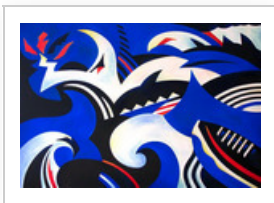

Artist: Dora Keresztes
Title: "Panta rhei I"
Year: 2006
Medium: Painting Acrylic
Size: 100 X 70 X 1 cm (width x height x depth)
Price: US$ 9450
ID: 294053
Artwork: <http://www.absolutearts.com/cgi-bin/portfolio/art/your-art.cgi?login=keresztes&title=Panta_rhei_I-1206736041t.jpg>

Artist Portfolio: <http://www.absolutearts.com/portfolios/k/keresztes>