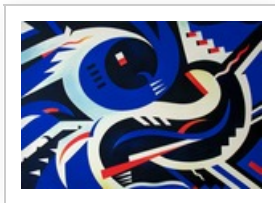

Artist: Dora Keresztes
Title: "Panta rhei III"
Year: 2006
Medium: Painting Acrylic
Size: 100 X 70 X 1 cm (width x height x depth)
Price: US$ 9975
ID: 294048
Artwork: <http://www.absolutearts.com/cgi-bin/portfolio/art/your-art.cgi?login=keresztes&title=Panta_rhei_III-1206733611t.jpg>

Artist Portfolio: <http://www.absolutearts.com/portfolios/k/keresztes>