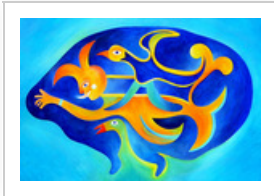

Artist: Dora Keresztes
Title: "Eringium I"
Year: 2007
Medium: Painting Acrylic
Size: 1000 X 70 X 1 cm (width x height x depth)
Price: US\$ 9450
ID: 294050
Artwork: http://www.absolutearts.com/cgi-bin/portfolio/art/your-art.cgi?login=keresztes&title=Eringium_I-1206734097t.jpg

Artist Portfolio: <http://www.absolutearts.com/portfolios/k/keresztes>

Artist: Dora Keresztes
Title: "Eringium II"
Year: 2007
Medium: Painting Acrylic
Size: 100 X 70 X 1 cm (width x height x depth)
Price: US\$ 9975
ID: 294051
Artwork: http://www.absolutearts.com/cgi-bin/portfolio/art/your-art.cgi?login=keresztes&title=Eringium_II-1206734177t.jpg