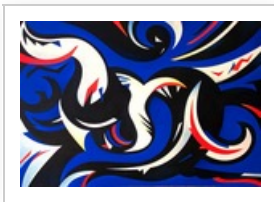

Artist: Dora Keresztes
Title: "Panta rhei IV"
Year: 2006
Medium: Painting Acrylic
Size: 100 X 70 X 1 cm (width x height x depth)
Price: US$ 9975
ID: 294049
Artwork: <http://www.absolutearts.com/cgi-bin/portfolio/art/your-art.cgi?login=keresztes&title=Panta_rhei_IV-1206733677t.jpg>

Artist Portfolio: <http://www.absolutearts.com/portfolios/k/keresztes>