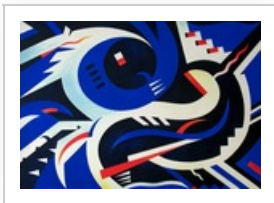

Artist: Dora Keresztes
Title: "Panta rhei III"
Year: 2006
Medium: Painting Acrylic
Size: 100 X 70 X 1 cm (width x height x depth)
Price: US$ 9975
ID: 294048
Artwork: <http://www.absolutearts.com/cgi-bin/portfolio/art/your-art.cgi?login=keresztes&title=Panta_rhei_III-1206733611t.jpg>

Artist Portfolio: <http://www.absolutearts.com/portfolios/k/keresztes>