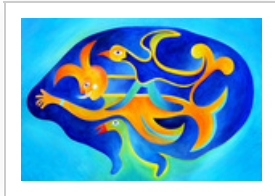

Artist: Dora Keresztes
Title: "Eringium I"
Year: 2007
Medium: Painting Acrylic
Size: 1000 X 70 X 1 cm (width x height x depth)
Price: US\$ 9450
ID: 294050
Artwork: http://www.absolutearts.com/cgi-bin/portfolio/art/your-art.cgi?login=keresztes&title=Eringium_I-1206734097t.jpg

Artist Portfolio: <http://www.absolutearts.com/portfolios/k/keresztes>

Artist: Dora Keresztes
Title: "Eringium II"
Year: 2007
Medium: Painting Acrylic
Size: 100 X 70 X 1 cm (width x height x depth)
Price: US\$ 9975
ID: 294051
Artwork: http://www.absolutearts.com/cgi-bin/portfolio/art/your-art.cgi?login=keresztes&title=Eringium_II-1206734177t.jpg