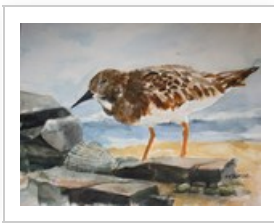

Artist: Kenneth Burde
Title: "Ruddy Turnstone "
Year: 2010
Medium: Watercolor
Size: 30 X 24 X 1 inches (width x height x depth)
Price: US$ 892
ID: 386675
Artwork: <http://www.absolutearts.com/cgi-bin/portfolio/art/your-art.cgi?login=krburde&title=Ruddy_Turnstone_-1275859443t.jpg>

Artist Portfolio: <http://www.absolutearts.com/portfolios/k/krburde>