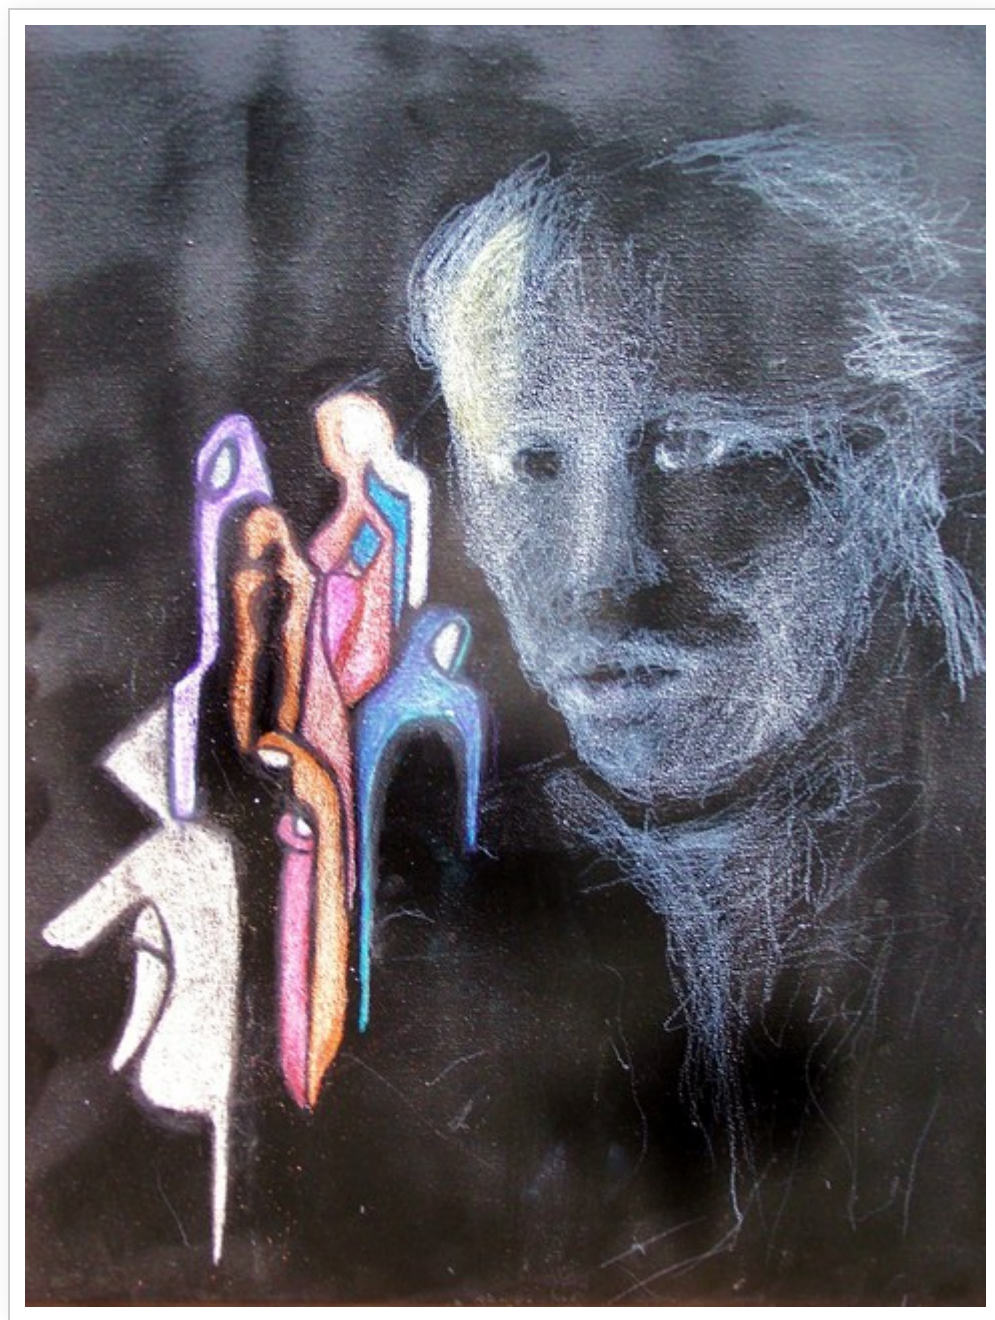

Luise Andersen: "when hand pulls unexpected out of dark"

Artist: Luise Andersen
Title: "when hand pulls unexpected out of dark"
Year: 2011
Medium: Drawing Other
Size: 16 X 20 X 1 inches (width x height x depth)
Price: US\$ 0
ID: 426063
Artwork: http://www.absolutearts.com/cgi-bin/portfolio/art/your-art.cgi?login=laselectart&title=when_hand_pulls_unexpected_out_of_dark-1315176030t.jpg
Artist Portfolio: <http://absolutearts.com/laselectart>