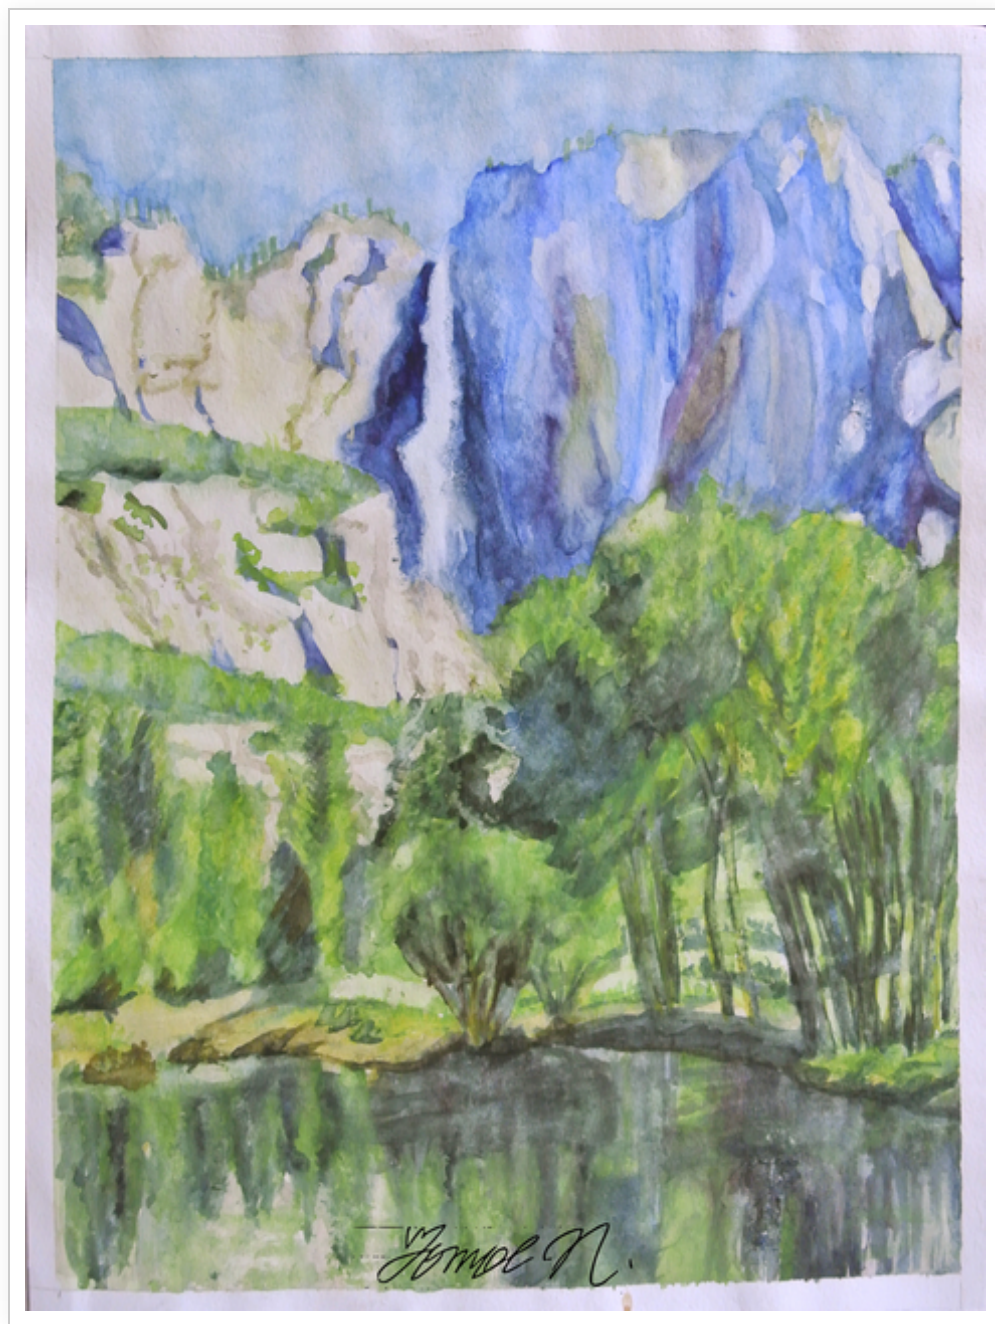

## Tomoe Nakamura: "Half Dorm "

Artist: Tomoe Nakamura  
Title: "Half Dorm "  
Year: 2007  
Medium: Watercolor  
Size: 28 X 37.6 X 0.3 cm (width x height x depth)  
Price: US\$ 525  
ID: 600624  
Artwork: [http://www.absolutearts.com/cgi-bin/portfolio/art/your-art.cgi?login=tomoenk6&title=Half\\_Dorm\\_-1470571227t.jpg](http://www.absolutearts.com/cgi-bin/portfolio/art/your-art.cgi?login=tomoenk6&title=Half_Dorm_-1470571227t.jpg)  
Artist Portfolio: <http://absolutearts.com/t/tomoenk6>