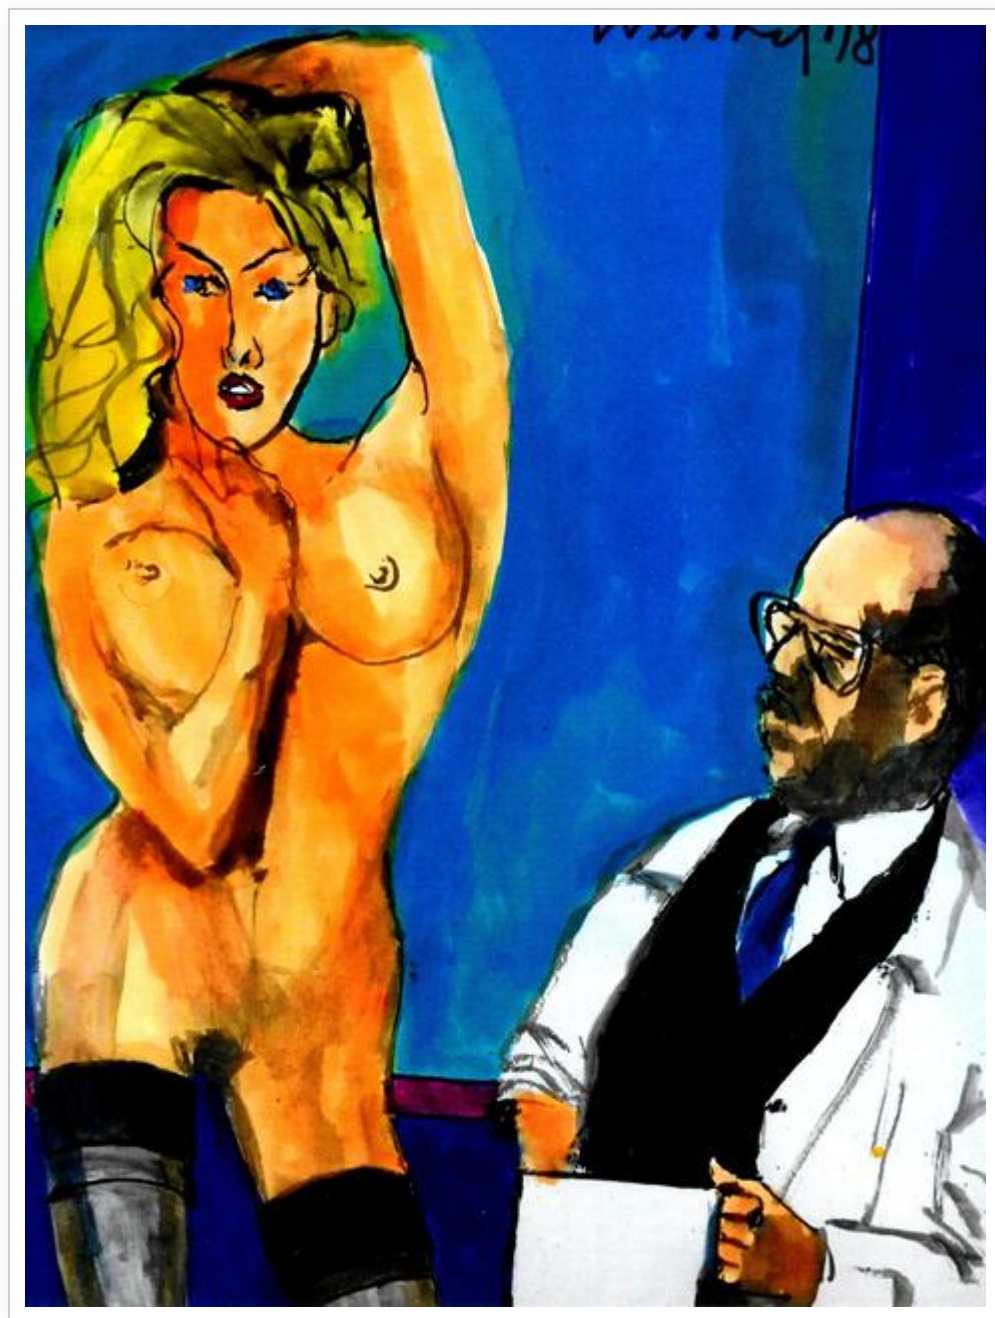

Harry Weisburd: "homage to matisse and model"

Artist: Harry Weisburd
Title: "homage to matisse and model"
Year: 2018
Medium: Watercolor
Size: 11 X 14 X 0 inches (width x height x depth)
Price: US\$ 2625
ID: 624331
Artwork: http://www.absolutearts.com/cgi-bin/portfolio/art/your-art.cgi?login=weisburd&title=homage_to_matisse_and_model-1548194678t.jpg
Artist Portfolio: <http://absolutearts.com/w/weisburd>